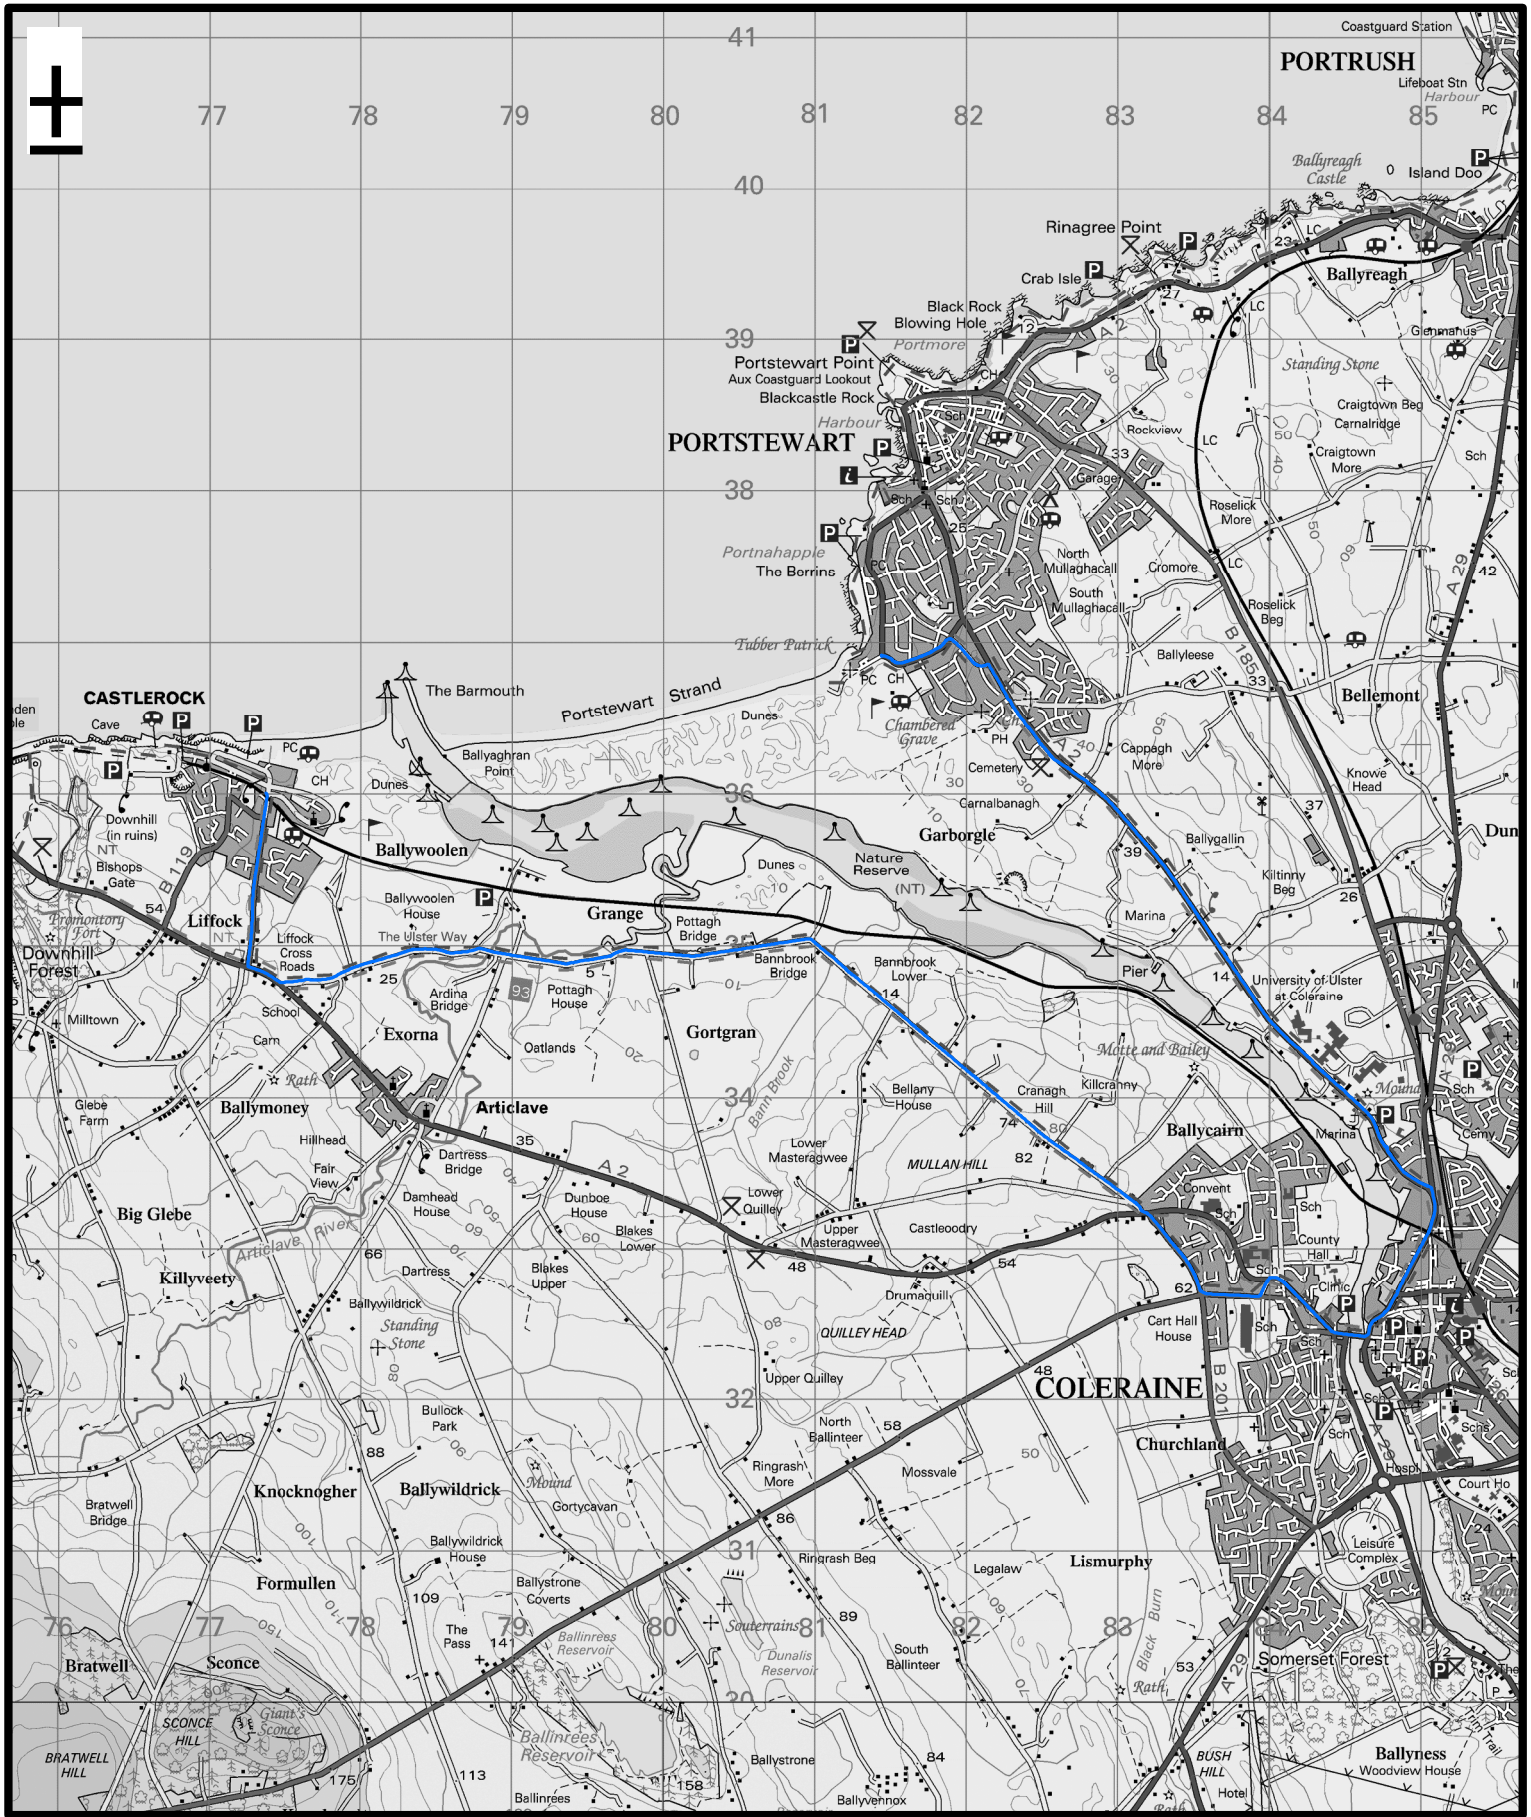

Ulster Way - Linking Section Castlerock to Portstewart - Overview

0 0.5 1 2 Miles

1:50,000

WalkNI.com
Your definitive guide to walking
in Northern Ireland

This material is Crown Copyright and is reproduced with the permission of Land and Property Services under delegated authority from the Controller of Her Majesty's Stationary Office, © Crown copyright and database rights NIMA ESA&LA205.2